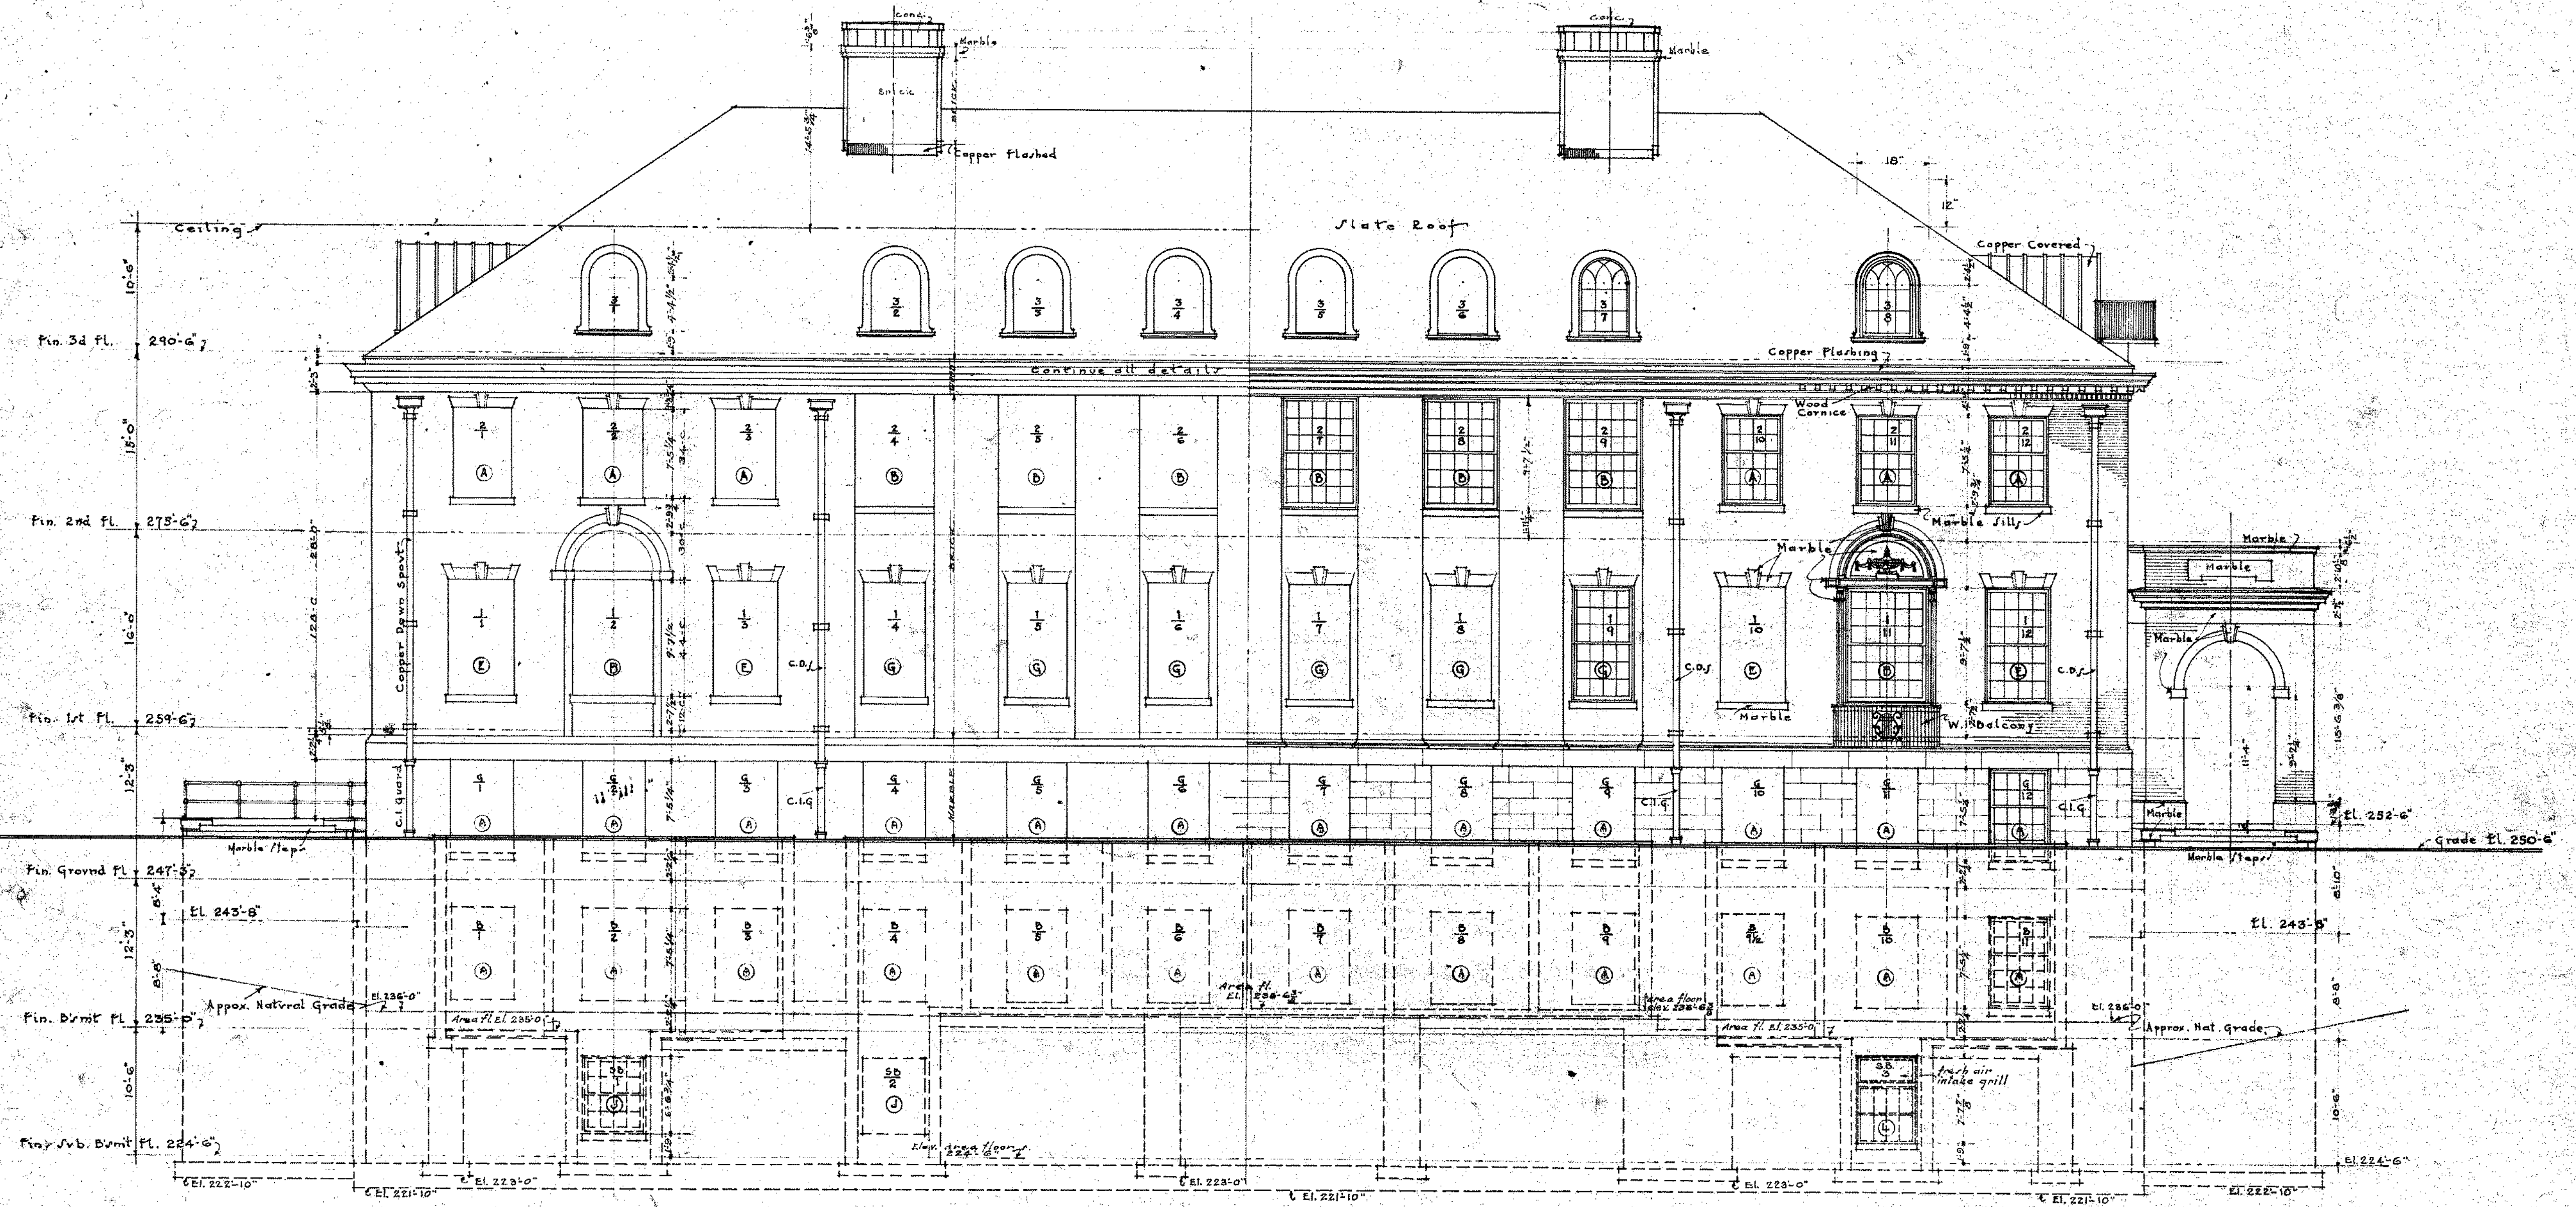

# PHYSICS BUILDING :: JOHN HOPKINS UNIVERSITY BALTIMORE, MARYLAND.

NORTH ELEVATION  
EIGHTH INCH SCALE

WM. C. MORTIMER  
 JOHN H. SOBIEFF  
**WYATT & NOLTING**  
 ARCHITECTS  
 No. 12683 BALTIMORE, Mar. 28th 1928  
 THIS DRAWING TO BE RETURNED ON COMPLETION OF WORK.