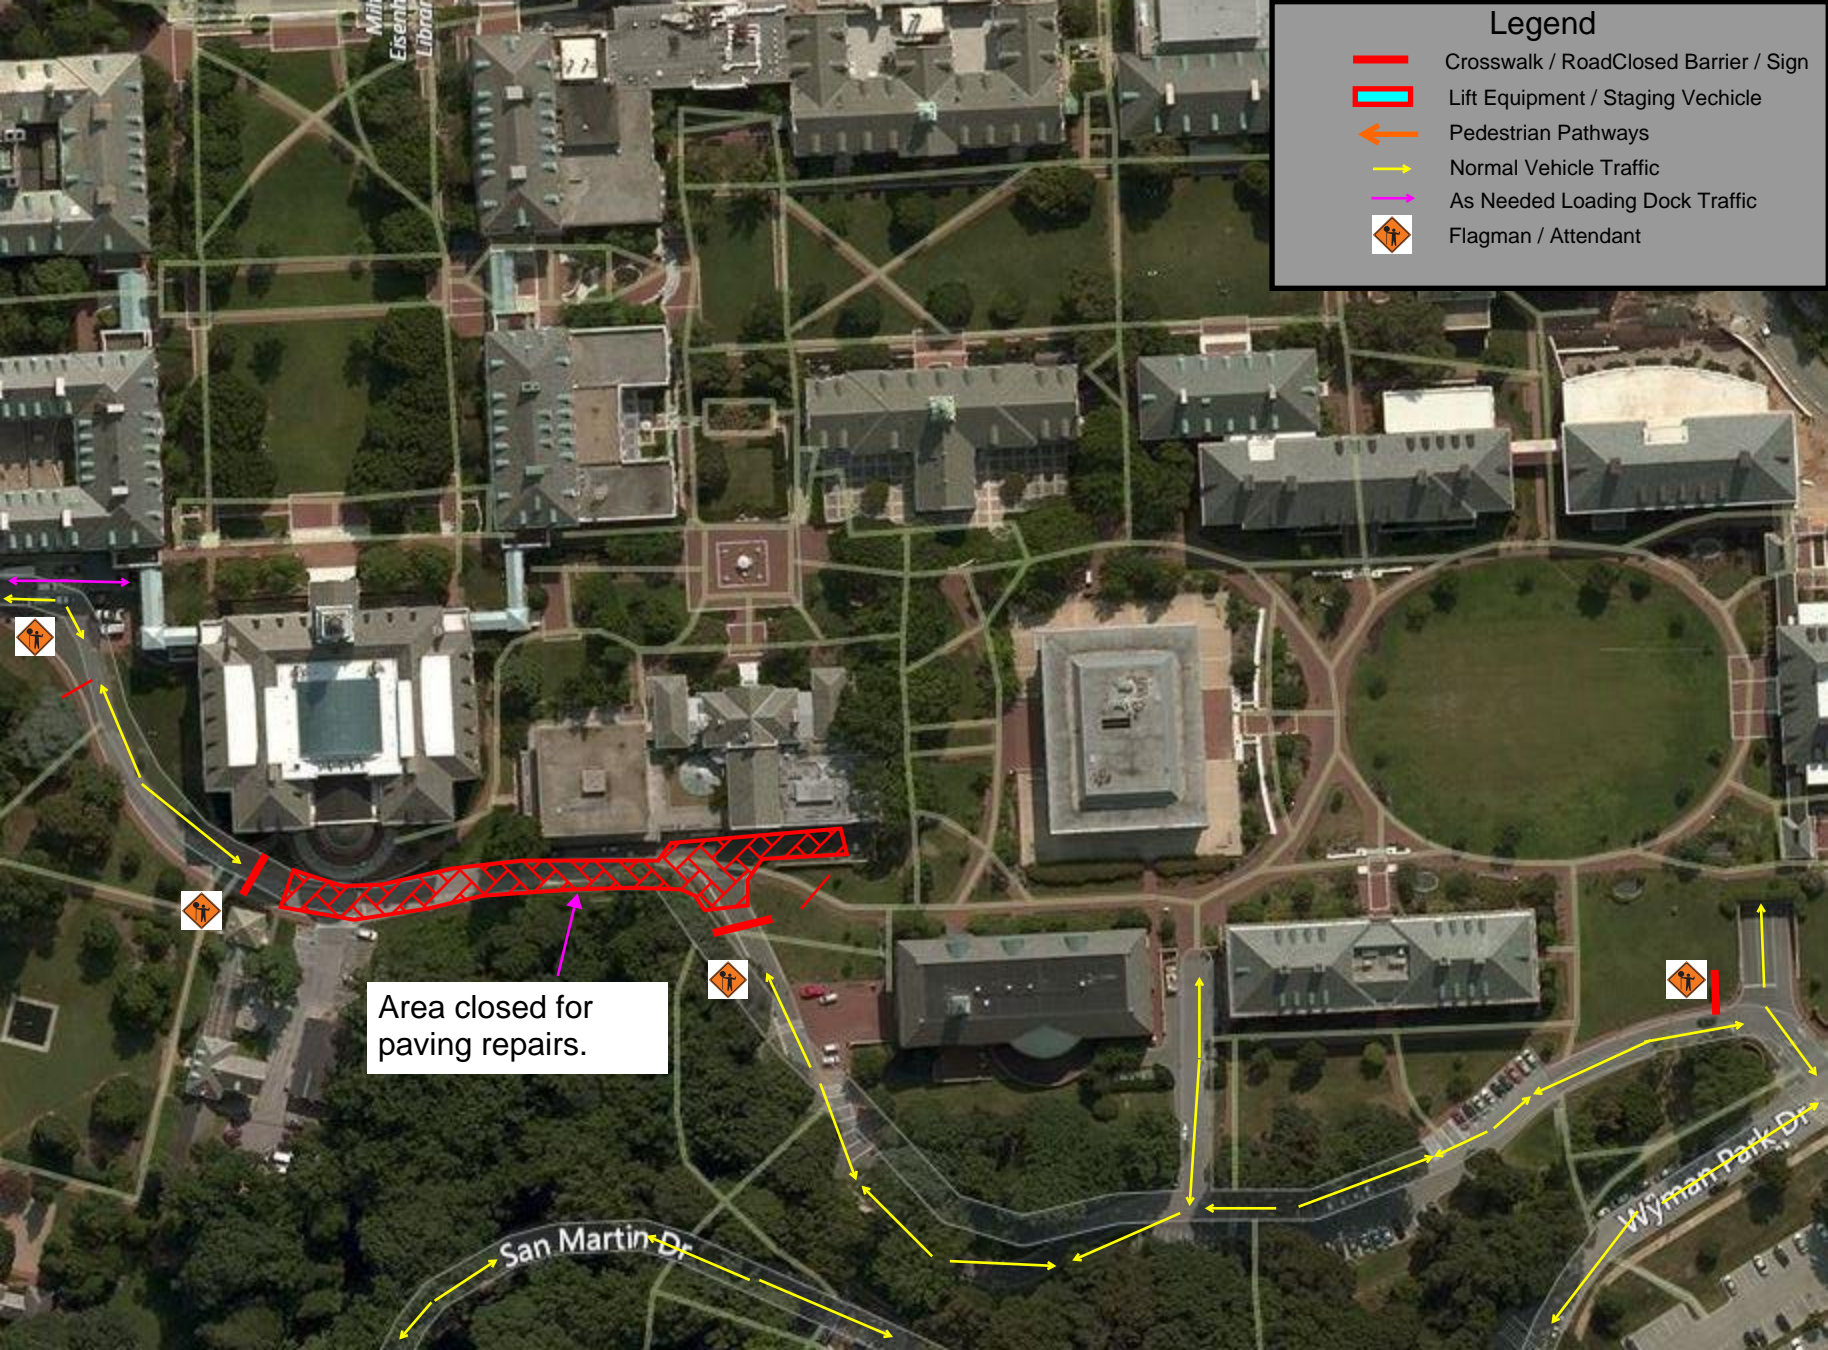

Legend

-  Crosswalk / RoadClosed Barrier / Sign
-  Lift Equipment / Staging Vehicle
-  Pedestrian Pathways
-  Normal Vehicle Traffic
-  As Needed Loading Dock Traffic
-  Flagman / Attendant

Area closed for paving repairs.

San Martin Dr

Wyman Park Dr

White
Eisenhart
Library