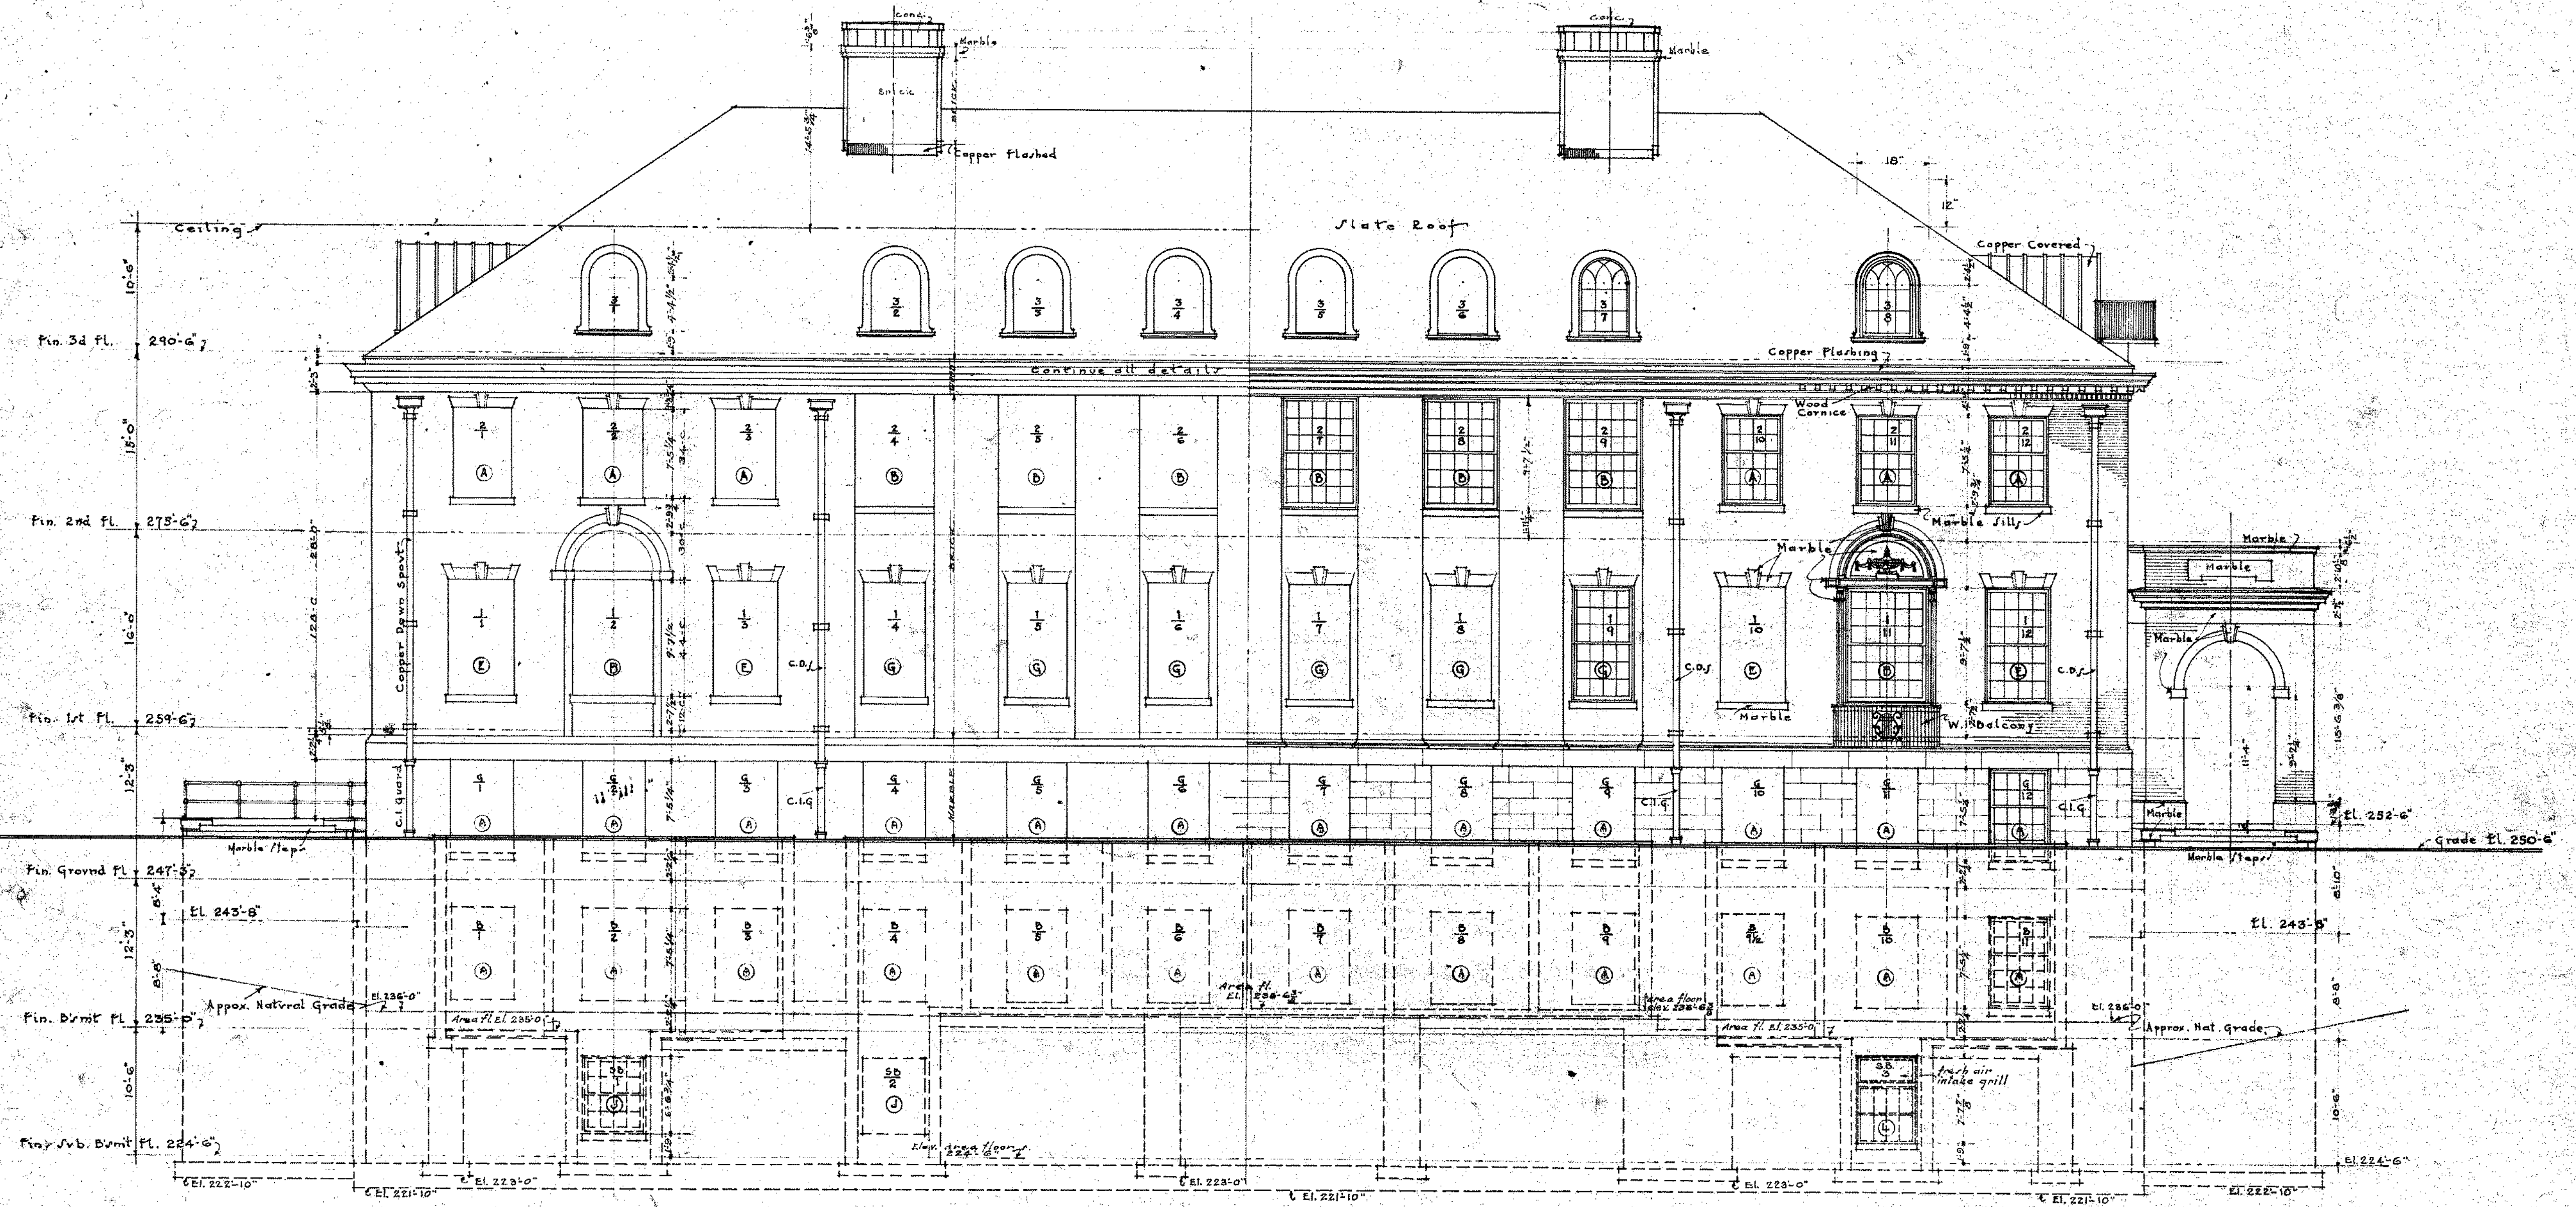

# PHYSICS BUILDING :: JOHN HOPKINS UNIVERSITY BALTIMORE, MARYLAND.

NORTH ELEVATION  
EIGHTH INCH SCALE

WYATT & NOLTING  
 ARCHITECTS  
 12683 BALTIMORE, MAR. 28th 1928  
 THIS DRAWING TO BE RETURNED ON COMPLETION OF WORK.