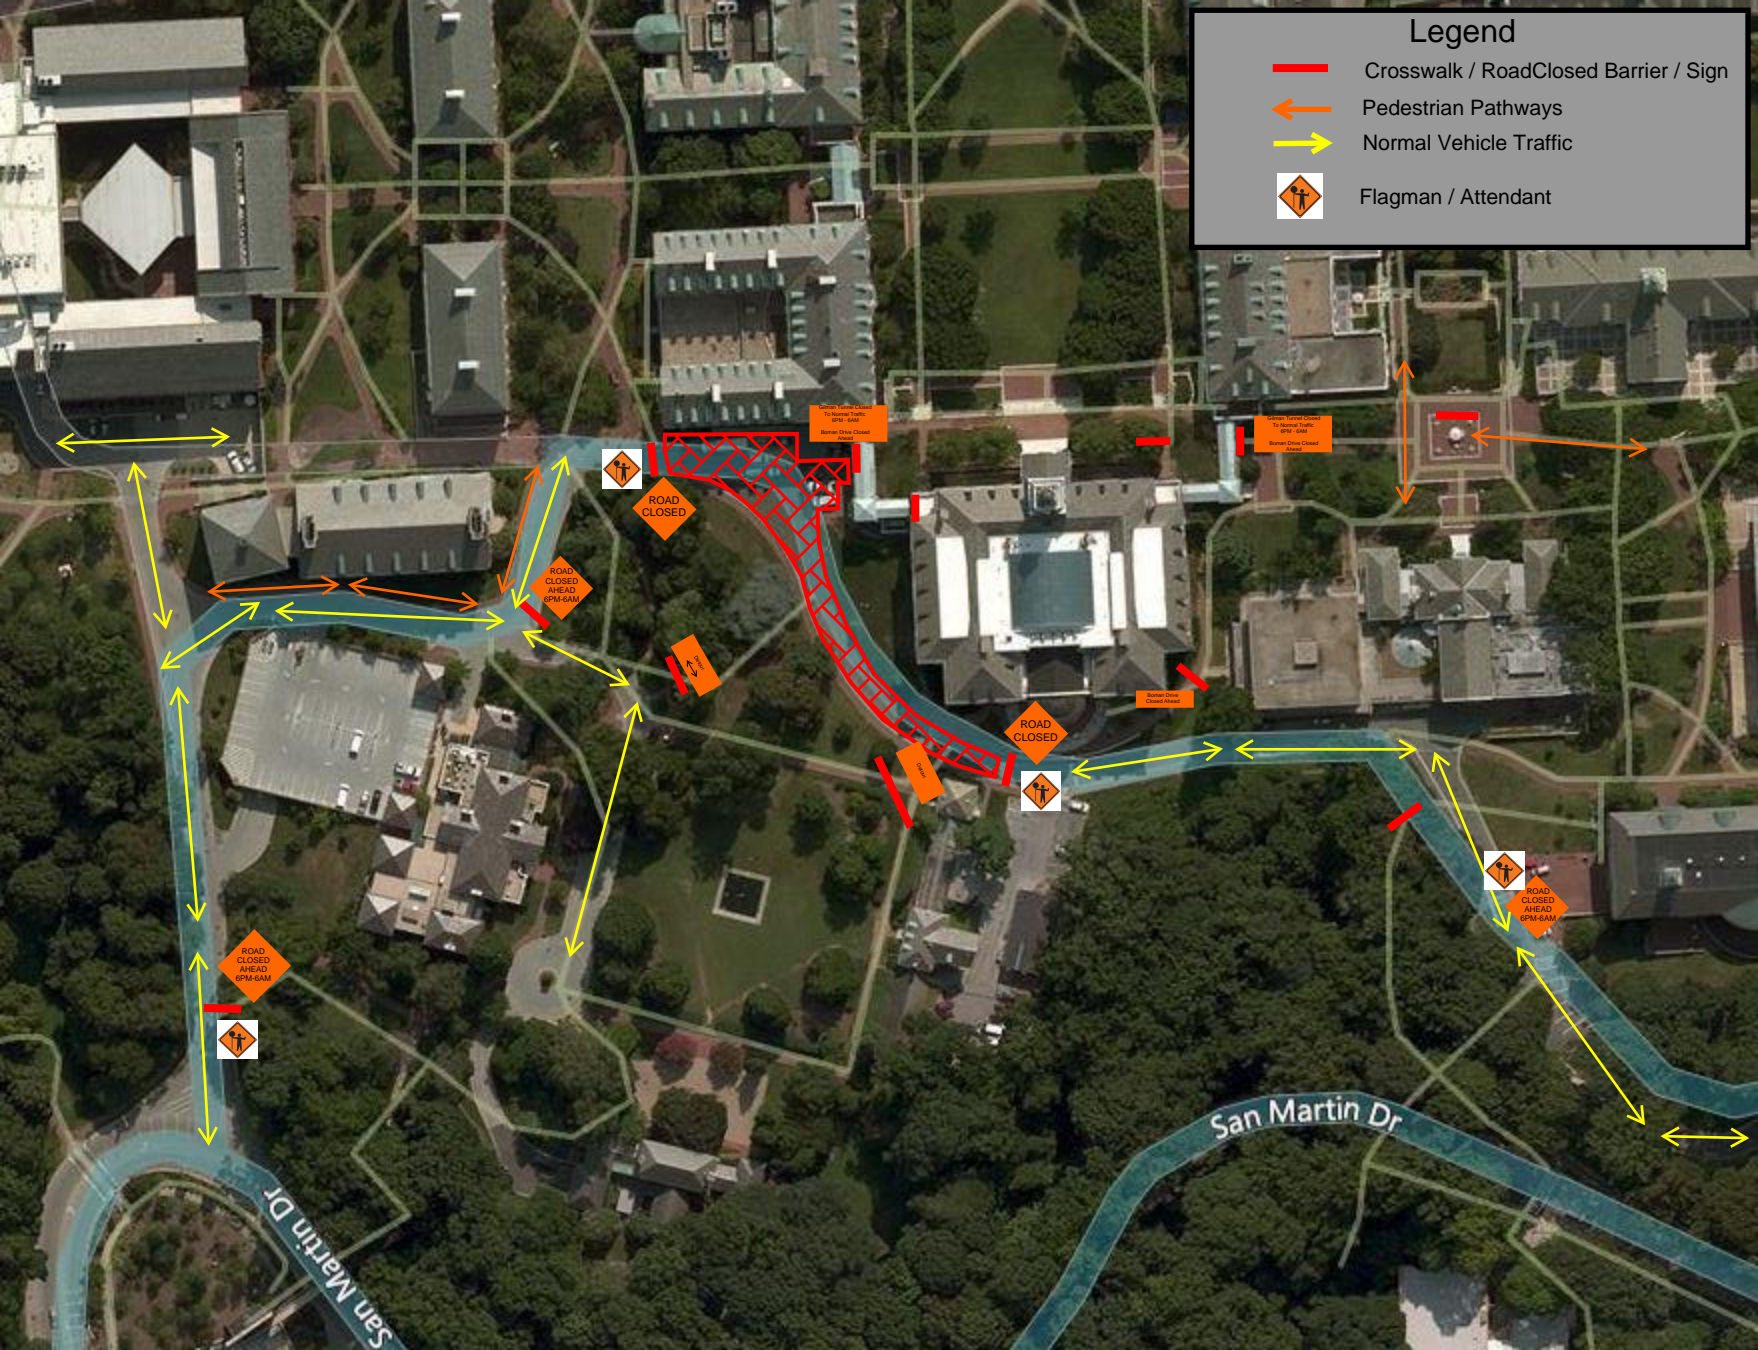

Legend

- Crosswalk / RoadClosed Barrier / Sign
- Pedestrian Pathways
- Normal Vehicle Traffic
- Flagman / Attendant

ROAD CLOSED

ROAD CLOSED
AHEAD
8PM-10PM

ROAD CLOSED

ROAD CLOSED
AHEAD
8PM-10PM

ROAD CLOSED
AHEAD
8PM-10PM

San Martin Dr